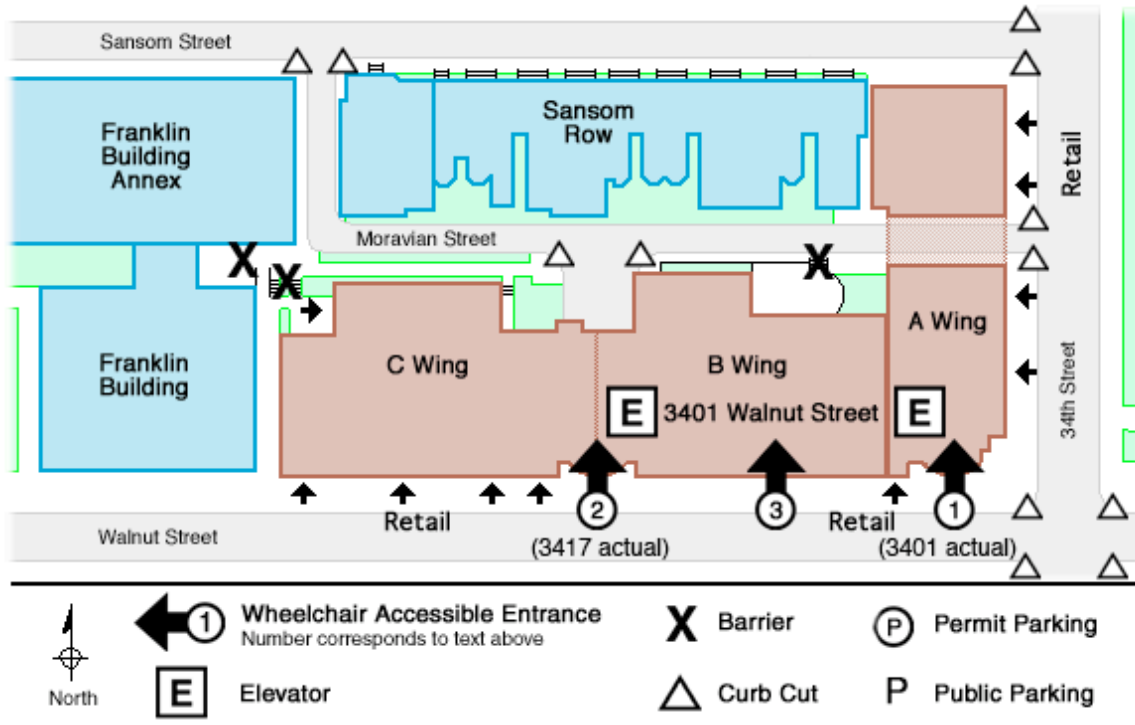

### Entrance Information:

3401 Walnut Street . Philadelphia . PA . 19104

1. The A Wing entrance on the corner of 34th and Walnut Sts. is level with the sidewalk. The elevator is directly inside a pair of manual doors.
2. The entrance to B & C Wings is located further west on Walnut St. towards 36th St (3417 Walnut). The entrance is level with the elevator located directly inside a pair of manual doors.
3. The south entrance to the food court from Walnut St. is level with the sidewalk, with manual inside doors.

Note: The building is divided into three Wings. There is no interior, public connection between A Wing and the B & C Wings.

- There are retail stores at sidewalk level along 34th Street and Walnut Street. See Building Information for accessibility.

### Elevator Information:

- There is a bank of two elevators on the east side of the building in A Wing which serves A Wing only.
- There is a bank of two elevators on the west side of the building in B & C Wings which serves B & C Wings only. From the second floor there is a ramp to the C Wing second floor offices. The hallway leading to the ramp is locked, but has a phone beside it.

**Building Information:**

- This building is divided into three Wings, A, B and C. The entrance to A Wing provides access only to A Wing. The entrance to B & C Wings provides access only to B & C Wings.
- The shops along Walnut Street include Dunkin' Donuts, GAP, Modern Eye, CVS, a Food Court (Quiznos, Taco Bell, A&W, Famous Famiglia Pizza, Gourmet Ice Cream) and Auntie Anne's. All are accessible. The shops along 34th Street include Roses Florist, Camera Shop Inc., University of Cards, Starbucks Coffee, and Penn Book Center. All are accessible. Mad Mex is located in the northwest corner of the building, off of Moravian Street. Both the inner restaurant and the outside eating area are accessible.
- For more information, call Operations Control Center, at 215.898.7208.